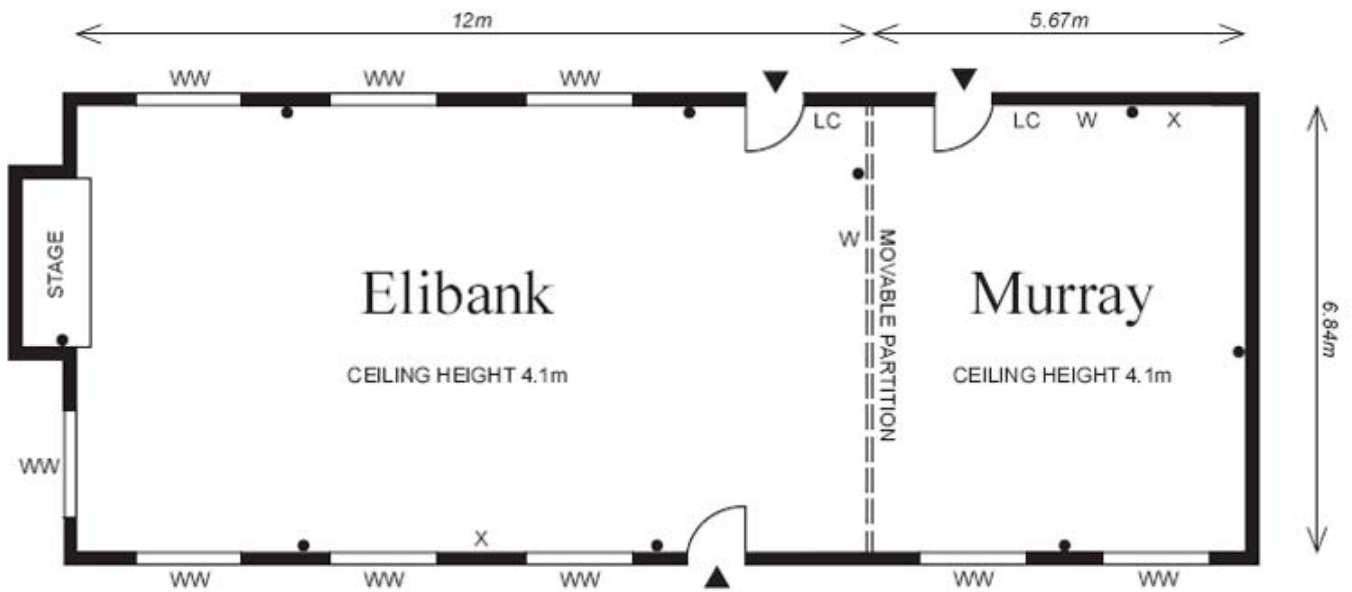

Barony Castle

www.celticcastles.com

01422 323200

ELIBANK

KEY:-

▲ Entrance	O 3-Phase Power Point
X Telephone	M Microphone Point
● Double Power Point	DLC Dimmer Lighting Control
PSL Profile Spot Light - Ceiling Height	WW Window
LC Lighting Control	CS Coffee Station
PA PA Control	W Water Dispenser/Cooler

CAPACITIES

Theatre 70	Cabaret 36	Cocktail Reception 70
U-shape 26	Classroom 42	Fork Buffet 80
Boardroom 32	Lunch Dinner 80	Dinner Dance 60

ACCESS DETAILS

Door height 1.98m
Door width 0.77m

LIGHTING DETAILS

16 Halogen/10 Tungsten Wall Lights

OTHER FEATURES

Telephone Points 1

CONFERENCE EQUIPMENT

Whiteboard
Overhead Projector/Screen
VHS Video and Monitor
Flipchart
Trainers Tool Box

Specialist Conference Equipment can be ordered as required.