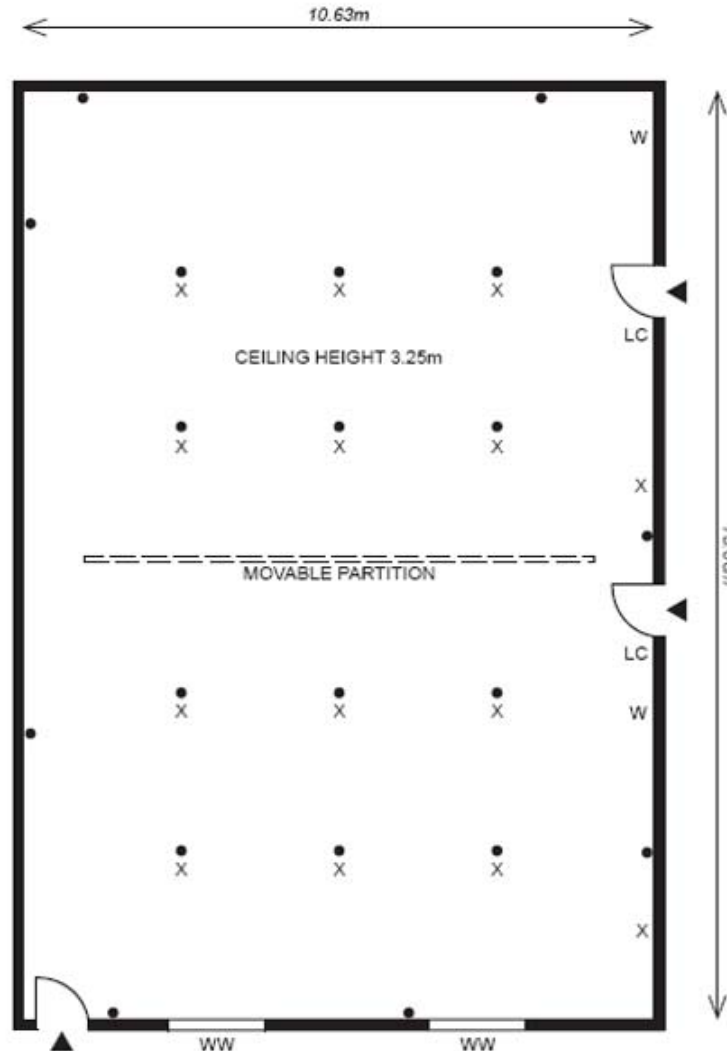

## MELDON SUITE

### KEY:-

▲ Entrance	O 3-Phase Power Point
X Telephone	M Microphone Point
• Double Power Point	DLC Dimmer Lighting Control
PSL Profile Spot Light - Ceiling Height	WW Window
LC Lighting Control	CS Coffee Station
PA PA Control	W Water Dispenser / Cooler

### ACCESS DETAILS

Door height 2.5m  
Door width 0.83m

### OTHER FEATURES

Telephone Points 2 Wall/12 Floor