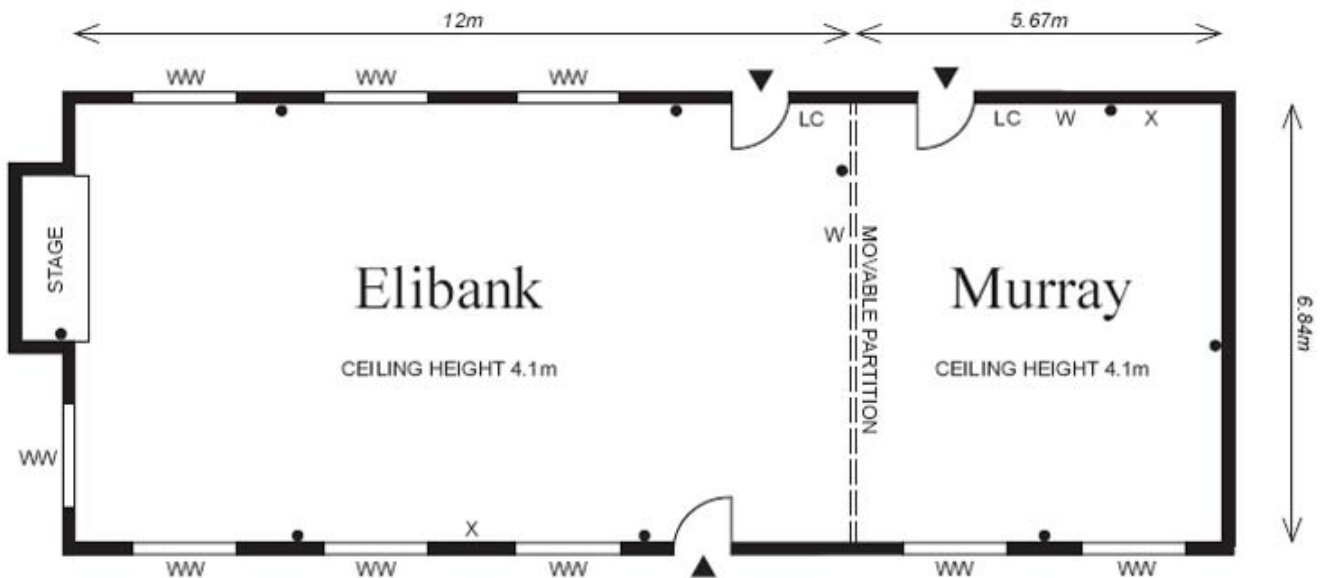

Barony Castle

www.celticcastles.com

01422 323200

MURRAY

KEY:-

▲ Entrance	O 3-Phase Power Point
X Telephone	M Microphone Point
• Double Power Point	DLC Dimmer Lighting Control
PSL Profile Spot Light - Ceiling Height	WW Window
LC Lighting Control	CS Coffee Station
PA PA Control	W Water Dispenser/ Cooler

CAPACITIES

Theatre 30	Cabaret 24	Cocktail Reception 32
U-shape 14	Classroom 16	Fork Buffet 16
Boardroom 16	Lunch Dinner 20	Dinner Dance N/A

ACCESS DETAILS

Door height 1.98m
Door width 0.77m

LIGHTING DETAILS

9 Halogen Ceiling /5 Low Watt Wall
Blackout

OTHER FEATURES

Telephone Points 1

CONFERENCE EQUIPMENT

Whiteboard
Overhead Projector/Screen
VHS Video and Monitor
Flipchart
Trainers Tool Box

Specialist Conference Equipment can be ordered as required.