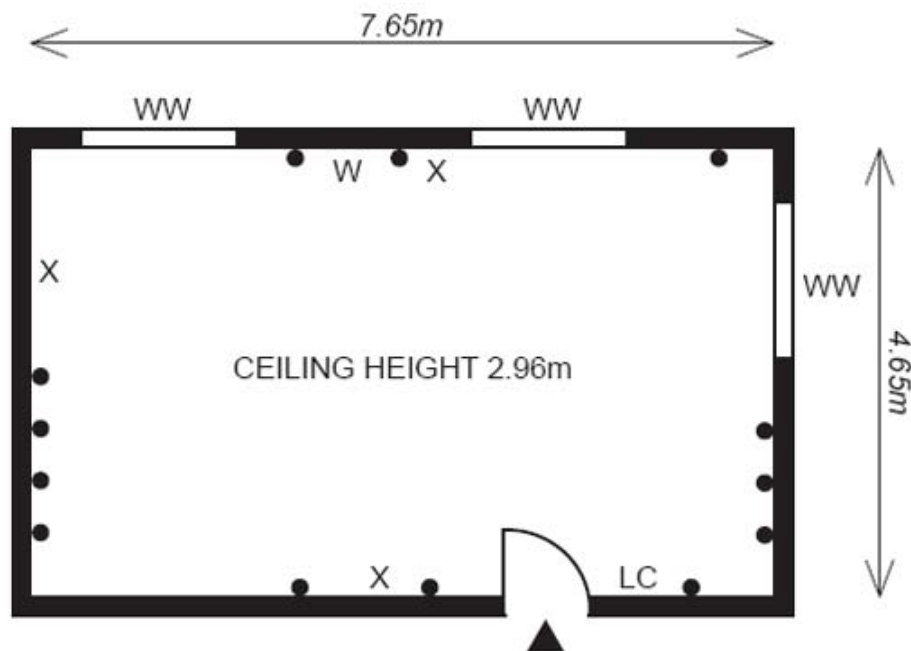

Barony Castle

www.celticcastles.com

01422 323200