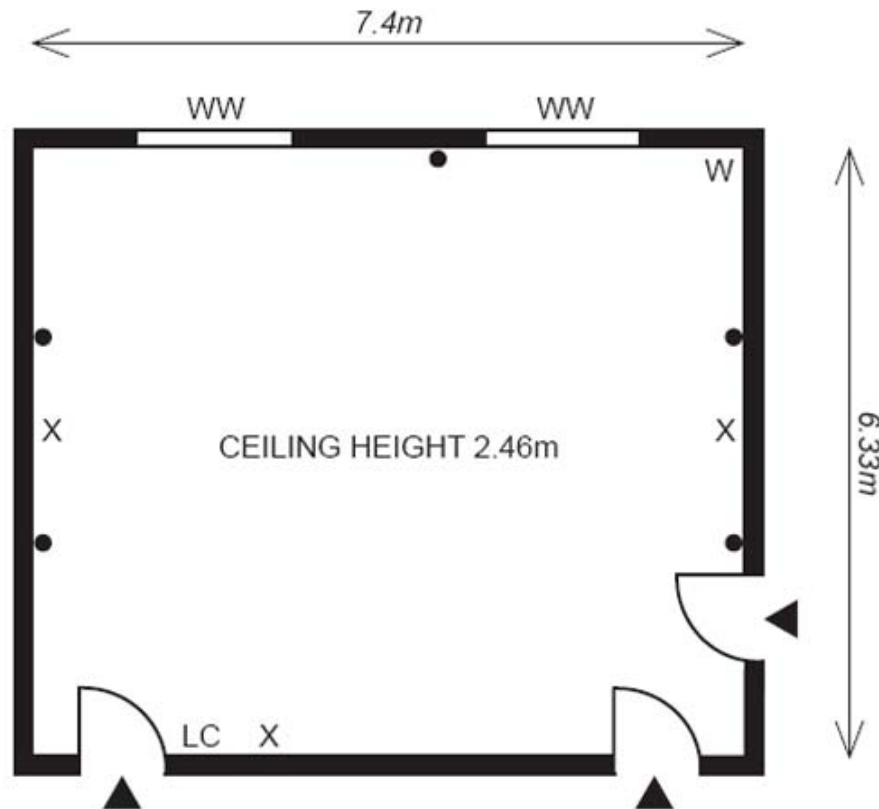

Barony Castle

www.celticcastles.com

01422 323200

WATERHEADS

KEY:-

▲ Entrance	O 3-Phase Power Point
X Telephone	M Microphone Point
● Double Power Point	DLC Dimmer Lighting Control
PSL Profile Spot Light - Ceiling Height	WW Window
LC Lighting Control	CS Coffee Station
PA PA Control	W Water Dispenser / Cooler

CAPACITIES

Theatre 30	Cabaret 18	Cocktail Reception 40
U-shape 16	Classroom 20	Fork Buffet 20
Boardroom 20	Lunch Dinner 20	Dinner Dance N/A

ACCESS DETAILS

Door height 2.25m
Door width 0.82m

LIGHTING DETAILS

9 x 4 Fluorescent

OTHER FEATURES

Air Conditioning
ISDN Line
Telephone Points 2

CONFERENCE EQUIPMENT

Whiteboard
Overhead Projector / Screen
VHS Video and Monitor
Flipchart
Trainers Tool Box

Specialist Conference Equipment can be ordered as required.